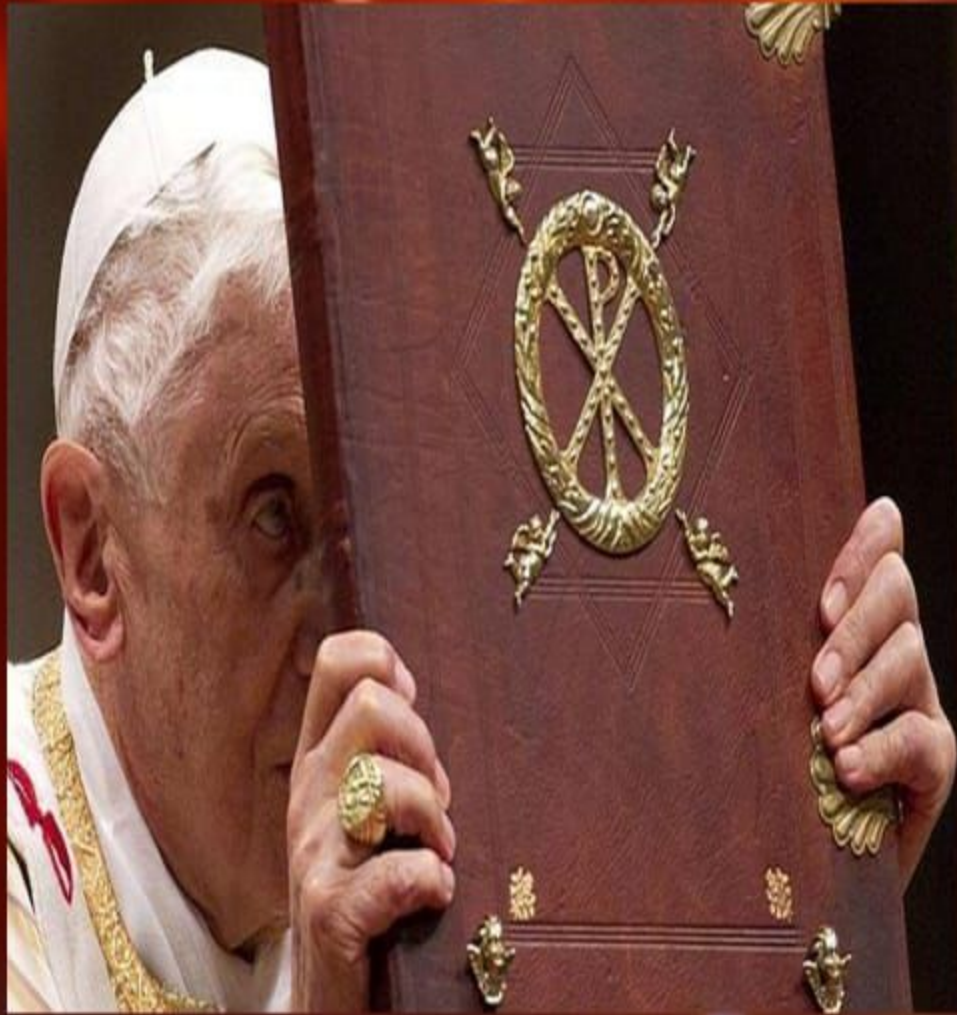

**“PERDIDOS DENTRO  
DEL TEMPLO”**

**RHONDA DINWIDDIE**, Transexual, Nombrado Anciano (a) y Maestro (a) de Escuela Sabática, Iglesia Adventista Hollywood, California, EE.UU.

**BATCHELOR**

TEMPLO ADVENTISTA

imagen del santisimo sacr...

Todos

Imágenes

Videos

Noticias

Maps

Shop

## Imágenes

altar

oracion

custodia

dibujo animado

ADORACIÓN  
AL  
SANTÍSIMO  
SACRAMENTO

A man with a goatee and braided hair, wearing a bright blue suit jacket over a white shirt, is smiling and looking towards the camera. He is standing in a hallway with a textured, light-colored ceiling and walls. To his left, a dark-colored car is partially visible. To his right, there is a wall with a decorative, lattice-like pattern. The overall lighting is warm and indoor.